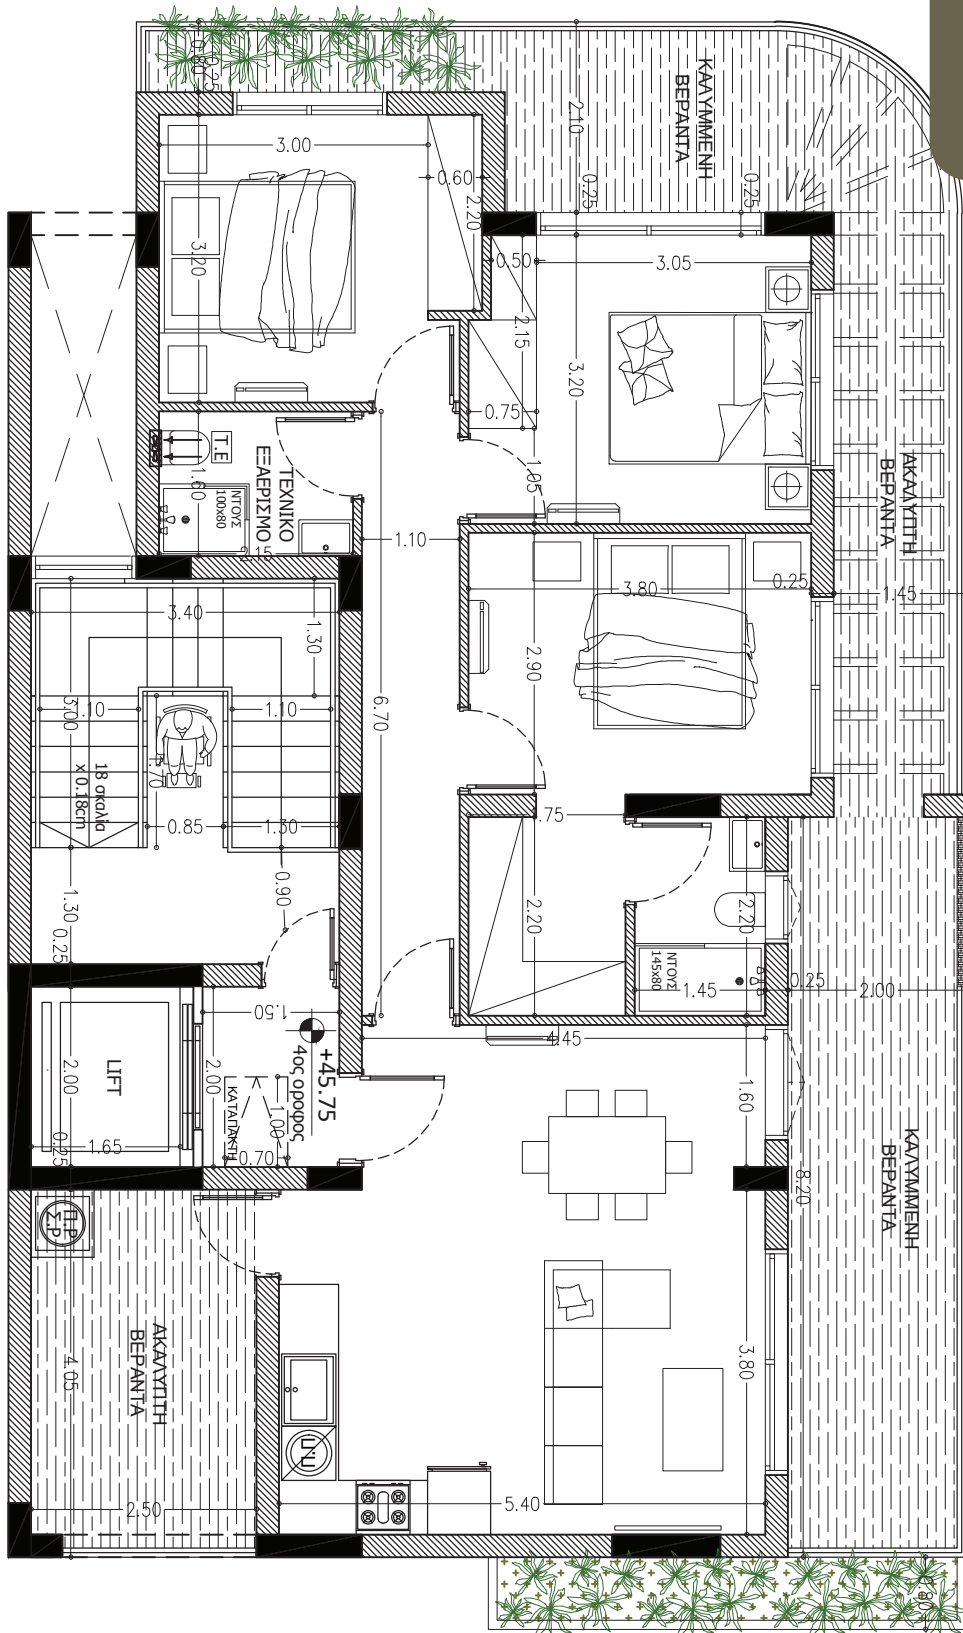

# SECOND FLOOR

## SPECIFICATIONS

FLAT:	301
LIVING AREA	80.50m <sup>2</sup>
BEDROOMS	2
BATHROOMS	2
COVERED VERANDAS	22 m <sup>2</sup>
UNCOVERED VERANDAS	-
COVERED PARKING	1
STORAGE ROOM	3m <sup>2</sup>

## SPECIFICATIONS

FLAT:	401
LIVING AREA	95m <sup>2</sup>
BEDROOMS	3
BATHROOMS	2
COVERED VERANDAS	23 m <sup>2</sup>
UNCOVERED VERANDAS	27m <sup>2</sup>
COVERED PARKING	1
STORAGE ROOM	3m <sup>2</sup>

# FOURTH FLOOR