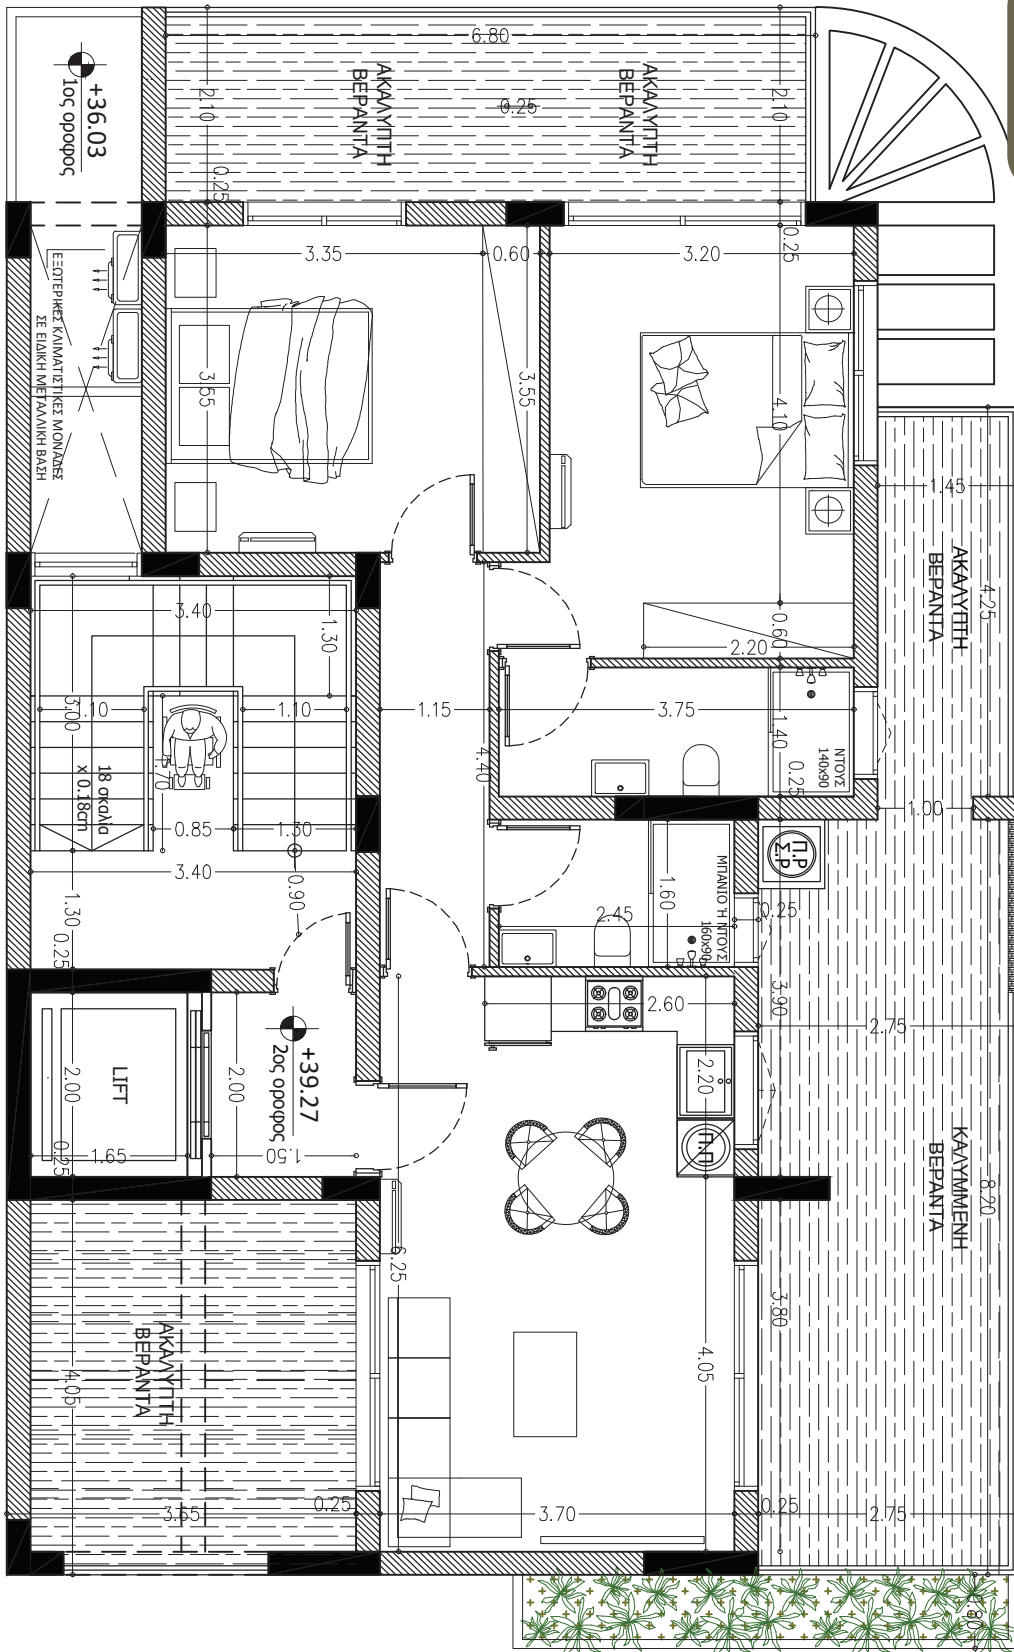

## SPECIFICATIONS

FLAT:	101
LIVING AREA	53m <sup>2</sup>
BEDROOMS	1
BATHROOMS	1
COVERED VERANDAS	13m <sup>2</sup>
UNCOVERED VERANDAS	6m <sup>2</sup>
COVERED PARKING	1
STORAGE ROOM	3m <sup>2</sup>

FLAT:	102
LIVING AREA	50m <sup>2</sup>
BEDROOMS	1
BATHROOMS	1
COVERED VERANDAS	13m <sup>2</sup>
UNCOVERED VERANDAS	-
COVERED PARKING	1
STORAGE ROOM	3m <sup>2</sup>

## SPECIFICATIONS

FLAT:	201
LIVING AREA	80.50m <sup>2</sup>
BEDROOMS	2
BATHROOMS	2
COVERED VERANDAS	22 m <sup>2</sup>
UNCOVERED VERANDAS	38m <sup>2</sup>
COVERED PARKING	1
STORAGE ROOM	3m <sup>2</sup>

# SECOND FLOOR

# FOURTH FLOOR