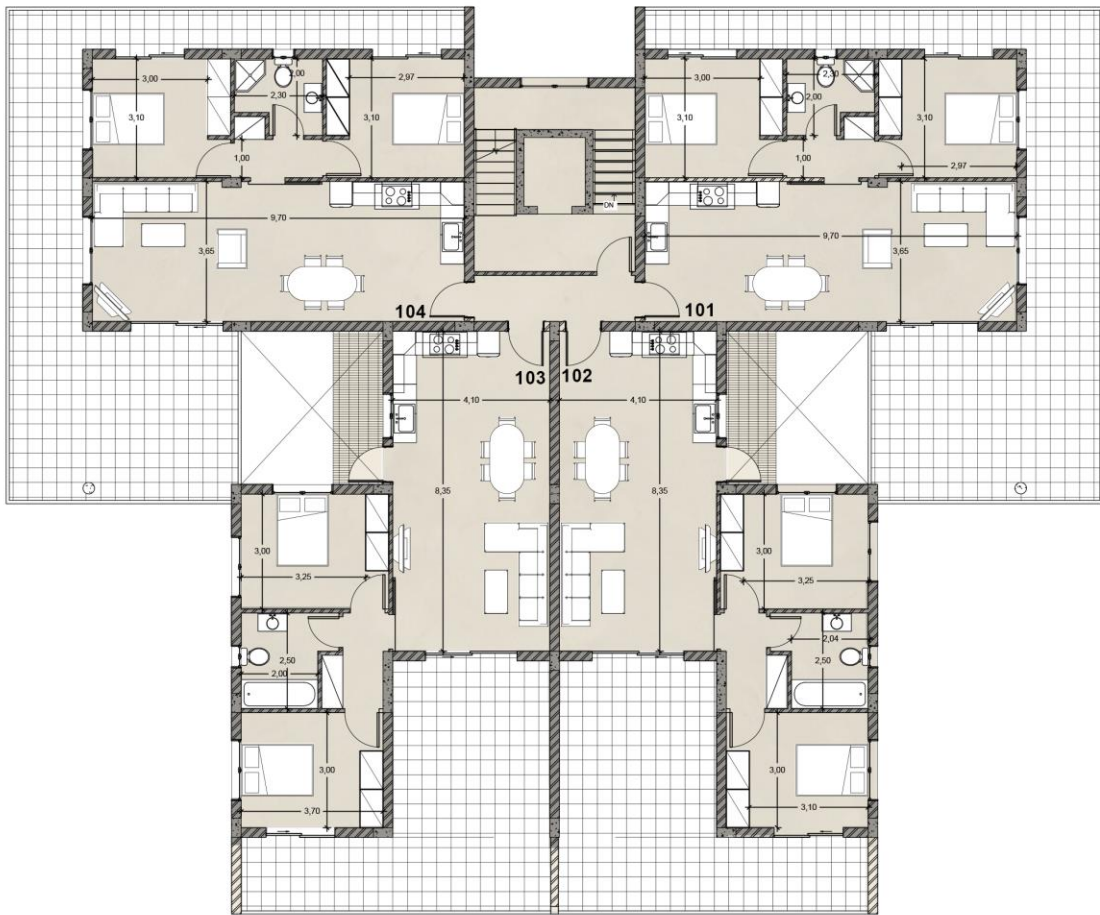

Residential building / Sphera block A

tel: 99662350 / 99914263 / 25775001 email: dyn_sphera@cytanet.com.cy

fax: 25775001 address: Georgiou A14, andrea court A, KAT 15, 4047 Germasogia, Limassol

Flat square meters:				
Flat:	101	102	103	104
Living area	75m ²	75m ²	75m ²	75m ²
Bedrooms	2	2	2	2
Bathrooms	1	1	1	1
Covered verandas	54m ²	34m ²	34m ²	54m ²
Uncovered verandas	-	-	-	-
Covered parking	1	1	1	1
Storage area	2,85m ²	2,85m ²	2,85m ²	2,85m ²

Flat square meters:				
Flat:	201	202	203	204
Living area	75 m ²	75 m ²	75 m ²	75 m ²
Bedrooms	2	2	2	2
Bathrooms	1	1	1	1
Covered verandas	18 m ²	18 m ²	18 m ²	18 m ²
Uncovered verandas	-	-	-	-
Covered parking	1	1	1	1
Storage area	2,85 m ²	2,85 m ²	2,85 m ²	2,85 m ²

Flat square meters:				
Flat:	301	302	303	304
Living area	75 m ²	75 m ²	75 m ²	75 m ²
Bedrooms	2	2	2	2
Bathrooms	1	1	1	1
Covered verandas	18	18 m ²	18 m ²	18 m ²
Uncovered verandas	36 m ²	16 m ²	16 m ²	36 m ²
Covered parking	1	1	1	1
Storage area	2,85 m ²	2,85 m ²	2,85 m ²	2,85 m ²