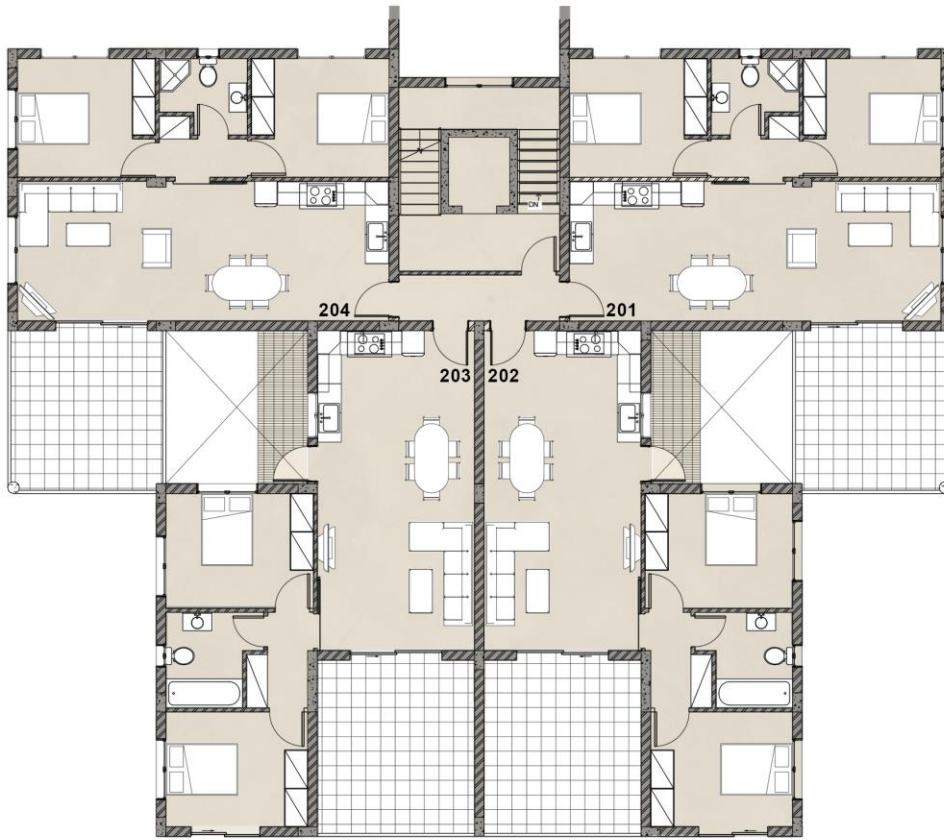

Residential building / Sphera block A

tel: 99662350 / 99914263 / 25775001 email: dyn_sphera@cytanet.com.cy

fax: 25775001 address: Georgiou A14, andrea court A, KAT 15, 4047 Germasogia, Limassol

Flat square meters:				
Flat:	101	102	103	104
Living area	75m ²	75m ²	75m ²	75m ²
Bedrooms	2	2	2	2
Bathrooms	1	1	1	1
Covered verandas	54m ²	34m ²	34m ²	54m ²
Uncovered verandas	-	-	-	-
Covered parking	1	1	1	1
Storage area	2,85m ²	2,85m ²	2,85m ²	2,85m ²

Flat square meters:				
Flat:	201	202	203	204
Living area	75 m ²	75 m ²	75 m ²	75 m ²
Bedrooms	2	2	2	2
Bathrooms	1	1	1	1
Covered verandas	18 m ²	18 m ²	18 m ²	18 m ²
Uncovered verandas	-	-	-	-
Covered parking	1	1	1	1
Storage area	2,85 m ²	2,85 m ²	2,85 m ²	2,85 m ²

Flat square meters:				
Flat:	301	302	303	304
Living area	75 m ²	75 m ²	75 m ²	75 m ²
Bedrooms	2	2	2	2
Bathrooms	1	1	1	1
Covered verandas	18	18 m ²	18 m ²	18 m ²
Uncovered verandas	36 m ²	16 m ²	16 m ²	36 m ²
Covered parking	1	1	1	1
Storage area	2,85 m ²	2,85 m ²	2,85 m ²	2,85 m ²