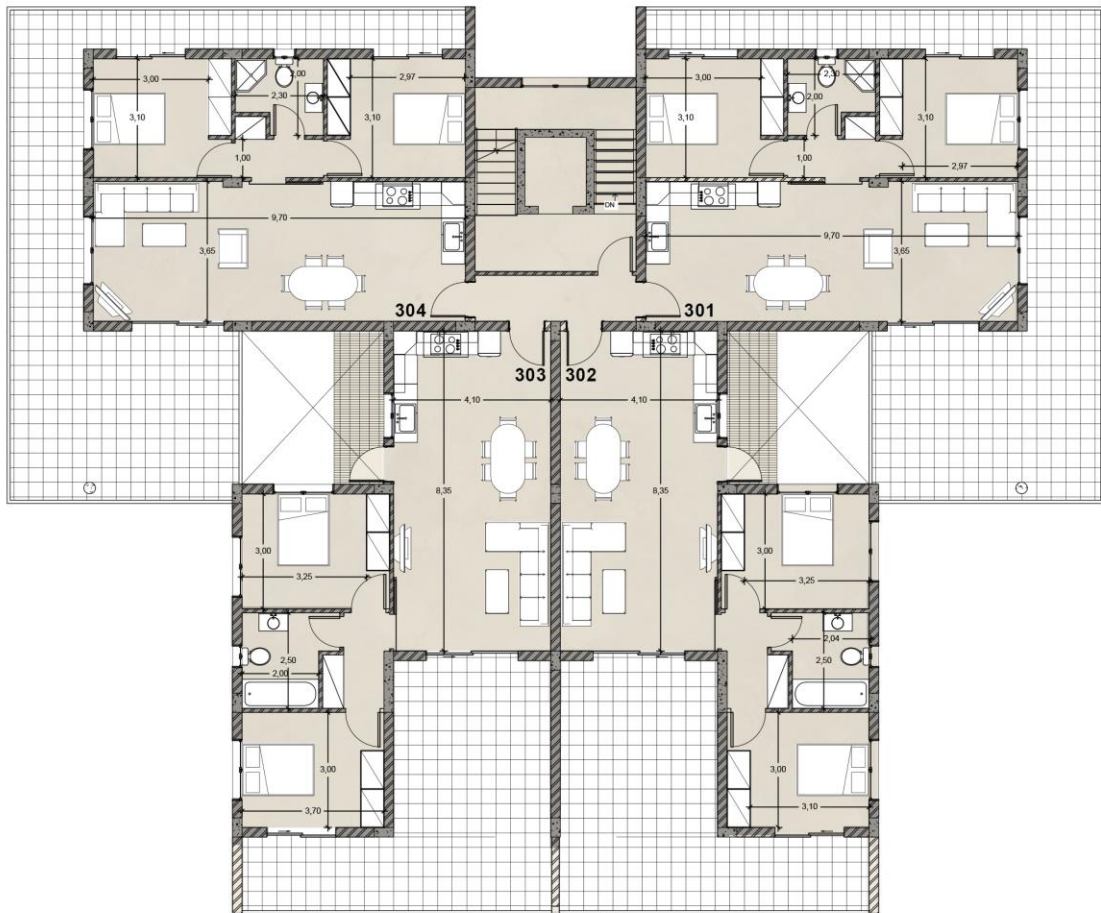

Residential building / Sphera block A

tel: 99662350 / 99914263 / 25775001 email: dyn_sphera@cytanet.com.cy

fax: 25775001 address: Georgiou A14, andrea court A, KAT 15, 4047 Germasogia, Limassol

Flat square meters:				
Flat:	101	102	103	104
Living area	75m ²	75m ²	75m ²	75m ²
Bedrooms	2	2	2	2
Bathrooms	1	1	1	1
Covered verandas	54m ²	34m ²	34m ²	54m ²
Uncovered verandas	-	-	-	-
Covered parking	1	1	1	1
Storage area	2,85m ²	2,85m ²	2,85m ²	2,85m ²

Flat square meters:				
Flat:	201	202	203	204
Living area	75 m ²	75 m ²	75 m ²	75 m ²
Bedrooms	2	2	2	2
Bathrooms	1	1	1	1
Covered verandas	18 m ²	18 m ²	18 m ²	18 m ²
Uncovered verandas	-	-	-	-
Covered parking	1	1	1	1
Storage area	2,85 m ²	2,85 m ²	2,85 m ²	2,85 m ²

Flat square meters:				
Flat:	301	302	303	304
Living area	75 m ²	75 m ²	75 m ²	75 m ²
Bedrooms	2	2	2	2
Bathrooms	1	1	1	1
Covered verandas	18	18 m ²	18 m ²	18 m ²
Uncovered verandas	36 m ²	16 m ²	16 m ²	36 m ²
Covered parking	1	1	1	1
Storage area	2,85 m ²	2,85 m ²	2,85 m ²	2,85 m ²